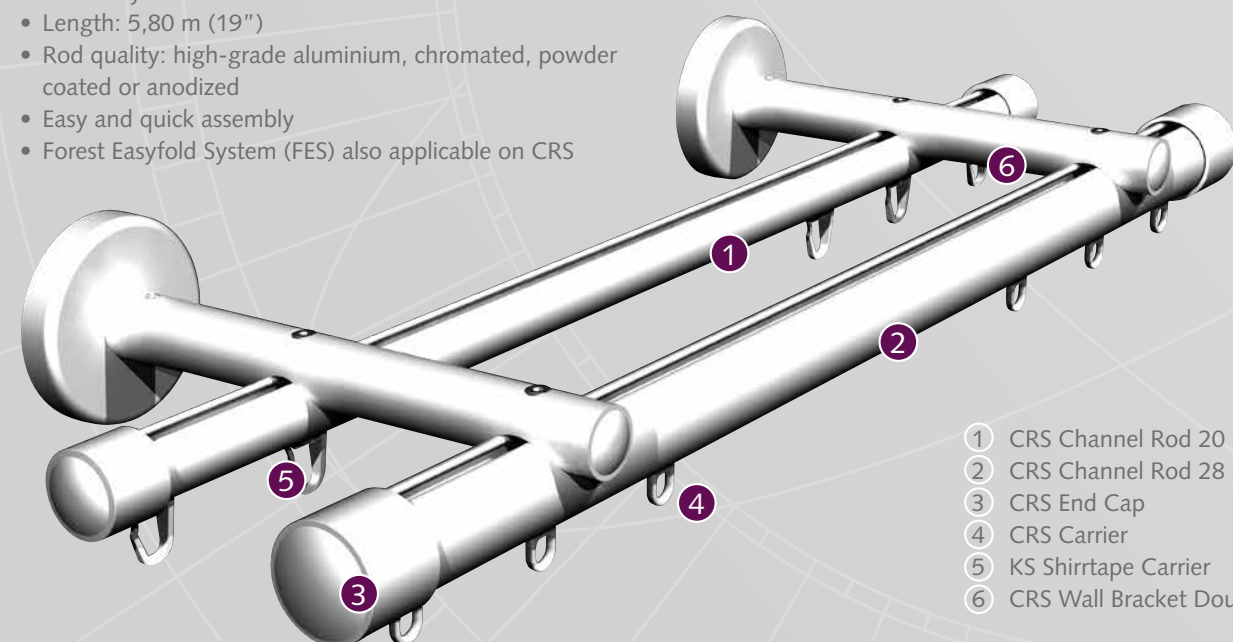

8 cm (3,1") Ø 20 (0,8") or 28 mm (1,1").
12 cm (4,7") Ø 20 (0,8") or 28 mm (1,1").
16 cm (6,3") Ø 20 (0,8") or 28 mm (1,1").

CRS Wall Bracket, double

16 cm (6,3") Ø 20 mm (0,8")
16 cm (6,3") Ø 28 mm (1,1")

CRS Wall Bracket, double

16 cm (6,3") Ø 20/28 mm (0,8/1,1")

CRS Wall Bracket, double

20 cm (7,87") Ø 28 mm (1,1")

PRODUCT INFORMATION

- Elegant and trendy hand drawn channel rod system
- Curtain rod fitted with curtain carriers
- Available in two dimensions: 20 mm (0,8") and 28 mm (1,1")
- Bendable, both with an inside and outside corner
- Available in 9 colours: White-PC, Anthracite-PC, Chrome, Inox-PC, Inox-AN, Gold, Bronze, Taupe-PC, Antique-PC
- The brackets and endcaps are available in matching colours
- Inox coloured components can be used for both the Inox and Bronze coloured channel rod
- Wide range of decorative finials offering great variety of design options
- Possibility to use without a finial for inside frame fix
- Length: 5,80 m (19")
- Rod quality: high-grade aluminium, chromated, powder coated or anodized
- Easy and quick assembly
- Forest Easyfold System (FES) also applicable on CRS

PROFILE

- Shown actual size 1:1
- Aluminium Extrusion
- Weight 20 mm (0,8"): 320 gram per meter
- Weight 28 mm (1,1"): 460 gram per meter
- Dimensions: 20 mm (0,8") and 28 mm (1,1")

- 1 CRS Channel Rod 20 mm (0,8")
- 2 CRS Channel Rod 28 mm (1,1")
- 3 CRS End Cap
- 4 CRS Carrier
- 5 KS Shirrtape Carrier
- 6 CRS Wall Bracket Double