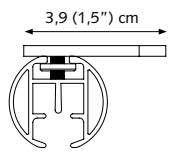

MOUNTING BRACKETS

MRS Ceiling Bracket