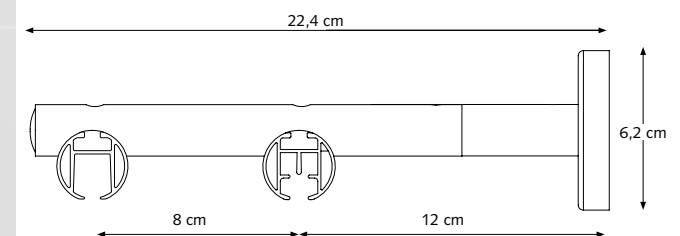

8 cm (3,1") Ø 20 (0,8") or 28 mm (1,1").
12 cm (4,7") Ø 20 (0,8") or 28 mm (1,1").
16 cm (6,3") Ø 20 (0,8") or 28 mm (1,1").

CRS Wall Bracket, double

16 cm (6,3") Ø 20 mm (0,8")
16 cm (6,3") Ø 28 mm (1,1")

PROFILE

- Shown actual size 1:1
- Weight 480 gr/mtr
- Aluminium Extrusion
- Dimension: 28 mm (1,1")

APPLICATIONS

FOR USE IN

Domestic and / or contract market, or at any location where a high quality, elegant and motorized operated channel rod system is required.

MOUNTING BRACKETS

MRS Ceiling Bracket

CRS Ceiling Suspension Bracket

4 cm (1,6"), 5 cm (2") or 10 cm (4")
20 mm (0,8")/ 28 mm (1,1").

CRS Wall Bracket, single

12 cm (4,7") Ø 20 (0,8") or 28 mm (1,1").
16 cm (6,3") Ø 20 (0,8") or 28 mm (1,1").

CRS Wall Bracket, double with 4 cm wall bracket extension

16 cm (6,3") Ø 20 mm (0,8")
16 cm (6,3") Ø 28 mm (1,1")

CRS Wall Bracket, double

20 cm (7,87") Ø 28 mm (1,1")

COMPATIBLE WITH

www.amx.com
In Concert Partner