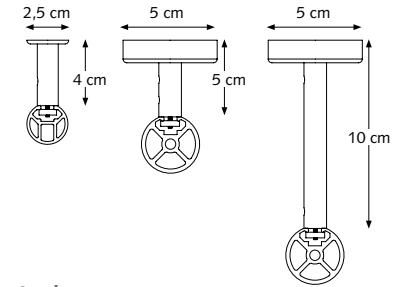

CRS Wall Bracket, double

16 cm (6,3") Ø 20/28 mm (0,8/1,1")

CRS Wall Bracket, double

20 cm (7,87") Ø 28 mm (1,1")

PRODUCT INFORMATION

- Elegant and trendy hand drawn channel rod system
- Curtain rod fitted with curtain carriers
- Available in two dimensions: 20 mm (0,8") and 28 mm (1,1")
- Bendable, both with an inside and outside corner
- Available in 9 colours: White-PC, Anthracite-PC, Chrome, Inox-PC, Inox-AN, Gold, Bronze, Taupe-PC, Antique-PC
- The brackets and endcaps are available in matching colours
- Inox coloured components can be used for both the Inox and Bronze coloured channel rod
- Wide range of decorative finials offering great variety of design options
- Possibility to use without a finial for inside frame fix
- Length: 5,80 m (19")
- Rod quality: high-grade aluminium, chromated, powder coated or anodized
- Easy and quick assembly
- Forest Easyfold System (FES) also applicable on CRS

PROFILE

- Shown actual size 1:1
- Aluminium Extrusion
- Weight 20 mm (0,8"): 320 gram per meter
- Weight 28 mm (1,1"): 460 gram per meter
- Dimensions: 20 mm (0,8") and 28 mm (1,1")

- 1 CRS Channel Rod 20 mm (0,8")
- 2 CRS Channel Rod 28 mm (1,1")
- 3 CRS End Cap
- 4 CRS Carrier
- 5 KS Shirrtape Carrier
- 6 CRS Wall Bracket Double

4 cm (1,6"), 5 cm (2") or 10 cm (4").
20 mm (0,8")/ 28 mm (1,1").

CRS Wall Bracket, single

8 cm (3,1") Ø 20 (0,8") or 28 mm (1,1").
12 cm (4,7") Ø 20 (0,8") or 28 mm (1,1").
16 cm (6,3") Ø 20 (0,8") or 28 mm (1,1").

CRS Wall Bracket, double

16 cm (6,3") Ø 20 mm (0,8")
16 cm (6,3") Ø 28 mm (1,1")

CRS Wall Bracket, double

16 cm (6,3") Ø 20/28 mm (0,8/1,1")

CRS Wall Bracket, double

20 cm (7,87") Ø 28 mm (1,1")

PRODUCT INFORMATION