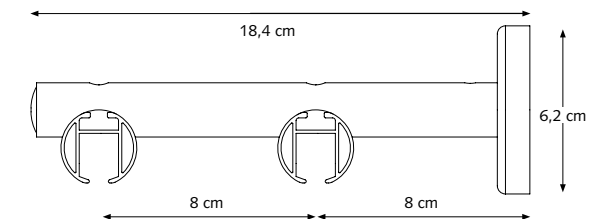

THE WORLD BEHIND
your **CURTAINS...**

FOREST CRS®

MOUNTING BRACKETS

CRS Ceiling Bracket

CRS Ceiling Suspension Bracket

4 cm (1,6"), 5 cm (2") or 10 cm (4")
20 mm (0,8")/ 28 mm (1,1").

CRS Wall Bracket, single

8 cm (3,1") Ø 20 (0,8") or 28 mm (1,1").
12 cm (4,7") Ø 20 (0,8") or 28 mm (1,1").
16 cm (6,3") Ø 20 (0,8") or 28 mm (1,1").

CRS Wall Bracket, double

16 cm (6,3") Ø 20 mm (0,8")
16 cm (6,3") Ø 28 mm (1,1")

CRS Wall Bracket, double

16 cm (6,3") Ø 20/28 mm (0,8/1,1")

CRS Wall Bracket, double

20 cm (7,87") Ø 28 mm (1,1")

PRODUCT INFORMATION

- Elegant and trendy hand drawn channel rod system
- Curtain rod fitted with curtain carriers
- Available in two dimensions: 20 mm (0,8") and 28 mm (1,1")
- Bendable, both with an inside and outside corner
- Available in 9 colours: White-PC, Anthracite-PC, Chrome, Inox-PC, Inox-AN, Gold, Bronze, Taupe-PC, Antique-PC
- The brackets and endcaps are available in matching colours
- Inox coloured components can be used for both the Inox and Bronze coloured channel rod
- Wide range of decorative finials offering great variety of design options
- Possibility to use without a finial for inside frame fix
- Length: 5,80 m (19")
- Rod quality: high-grade aluminium, chromated, powder coated or anodized
- Easy and quick assembly
- Forest Easyfold System (FES) also applicable on CRS

PROFILE

- Shown actual size 1:1
- Aluminium Extrusion
- Weight 20 mm (0,8"): 320 gram per meter
- Weight 28 mm (1,1"): 460 gram per meter
- Dimensions: 20 mm (0,8") and 28 mm (1,1")

- 1 CRS Channel Rod 20 mm (0,8")
- 2 CRS Channel Rod 28 mm (1,1")
- 3 CRS End Cap
- 4 CRS Carrier
- 5 KS Shirrtape Carrier
- 6 CRS Wall Bracket Double