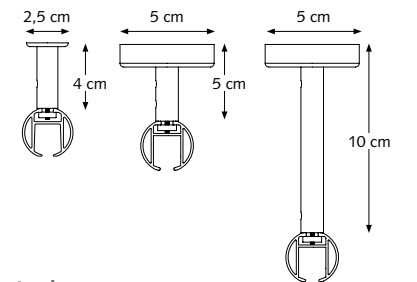

THE WORLD BEHIND
your **CURTAINS...**

FOREST CRS®

MOUNTING BRACKETS

CRS Ceiling Bracket

CRS Ceiling Suspension Bracket

4 cm (1,6"), 5 cm (2") or 10 cm (4")
20 mm (0,8")/ 28 mm (1,1").

CRS Wall Bracket, single

8 cm (3,1") Ø 20 (0,8") or 28 mm (1,1").
12 cm (4,7") Ø 20 (0,8") or 28 mm (1,1").
16 cm (6,3") Ø 20 (0,8") or 28 mm (1,1").

CRS Wall Bracket, double

16 cm (6,3") Ø 20 mm (0,8")
16 cm (6,3") Ø 28 mm (1,1")

CRS Wall Bracket, double

16 cm (6,3") Ø 20/28 mm (0,8/1,1")

CRS Wall Bracket, double

20 cm (7,87") Ø 28 mm (1,1")

PRODUCT INFORMATION

- Elegant and trendy hand drawn channel rod system
- Curtain rod fitted with curtain carriers
- Available in two dimensions: 20 mm (0,8") and 28 mm (1,1")
- Bendable, both with an inside and outside corner
- Available in 9 colours: White-PC, Anthracite-PC, Chrome, Inox-PC, Inox-AN, Gold, Bronze, Taupe-PC, Antique-PC
- The brackets and endcaps are available in matching colours
- Inox coloured components can be used for both the Inox and Bronze coloured channel rod
- Wide range of decorative finials offering great variety of design options
- Possibility to use without a finial for inside frame fix
- Length: 5,80 m (19")
- Rod quality: high-grade aluminium, chromated, powder coated or anodized
- Easy and quick assembly
- Forest Easyfold System (FES) also applicable on CRS

PROFILE

- Shown actual size 1:1
- Aluminium Extrusion
- Weight 20 mm (0,8"): 320 gram per meter
- Weight 28 mm (1,1"): 460 gram per meter
- Dimensions: 20 mm (0,8") and 28 mm (1,1")

- 1 CRS Channel Rod 20 mm (0,8")
- 2 CRS Channel Rod 28 mm (1,1")
- 3 CRS End Cap
- 4 CRS Carrier
- 5 KS Shirrtape Carrier
- 6 CRS Wall Bracket Double