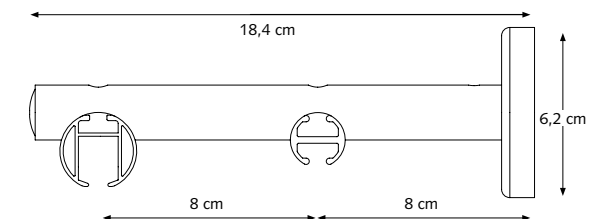

THE WORLD BEHIND
your **CURTAINS...**

FOREST CRS®

MOUNTING BRACKETS

CRS Ceiling Bracket

CRS Ceiling Suspension Bracket

4 cm (1,6"), 5 cm (2") or 10 cm (4")
20 mm (0,8")/ 28 mm (1,1").

CRS Wall Bracket, single

8 cm (3,1") Ø 20 (0,8") or 28 mm (1,1").
12 cm (4,7") Ø 20 (0,8") or 28 mm (1,1").
16 cm (6,3") Ø 20 (0,8") or 28 mm (1,1").

CRS Wall Bracket, double

16 cm (6,3") Ø 20 mm (0,8")
16 cm (6,3") Ø 28 mm (1,1")

CRS Wall Bracket, double

16 cm (6,3") Ø 20/28 mm (0,8/1,1")

CRS Wall Bracket, double

20 cm (7,87") Ø 28 mm (1,1")

PRODUCT INFORMATION

- Elegant and trendy hand drawn channel rod system
- Curtain rod fitted with curtain carriers
- Available in two dimensions: 20 mm (0,8") and 28 mm (1,1")
- Bendable, both with an inside and outside corner
- Available in 9 colours: White-PC, Anthracite-PC, Chrome, Inox-PC, Inox-AN, Gold, Bronze, Taupe-PC, Antique-PC
- The brackets and endcaps are available in matching colours
- Inox coloured components can be used for both the Inox and Bronze coloured channel rod
- Wide range of decorative finials offering great variety of design options
- Possibility to use without a finial for inside frame fix
- Length: 5,80 m (19")
- Rod quality: high-grade aluminium, chromated, powder coated or anodized
- Easy and quick assembly
- Forest Easyfold System (FES) also applicable on CRS

PROFILE

- Shown actual size 1:1
- Aluminium Extrusion
- Weight 20 mm (0,8"): 320 gram per meter
- Weight 28 mm (1,1"): 460 gram per meter
- Dimensions: 20 mm (0,8") and 28 mm (1,1")

- 1 CRS Channel Rod 20 mm (0,8")
- 2 CRS Channel Rod 28 mm (1,1")
- 3 CRS End Cap
- 4 CRS Carrier
- 5 KS Shirrtape Carrier
- 6 CRS Wall Bracket Double