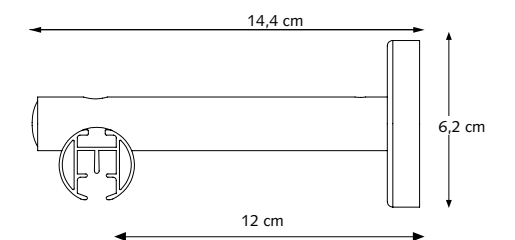

8 cm (3,1") Ø 20 (0,8") or 28 mm (1,1").
12 cm (4,7") Ø 20 (0,8") or 28 mm (1,1").
16 cm (6,3") Ø 20 (0,8") or 28 mm (1,1").

CRS Wall Bracket, double

16 cm (6,3") Ø 20 mm (0,8")
16 cm (6,3") Ø 28 mm (1,1")

PROFILE

- Shown actual size 1:1
- Weight 480 gr/mtr
- Aluminium Extrusion
- Dimension: 28 mm (1,1")

APPLICATIONS

FOR USE IN

Domestic and / or contract market, or at any location where a high quality, elegant and motorized operated channel rod system is required.

MOUNTING BRACKETS

MRS Ceiling Bracket

CRS Ceiling Suspension Bracket

4 cm (1,6"), 5 cm (2") or 10 cm (4")
20 mm (0,8")/ 28 mm (1,1").

CRS Wall Bracket, single

12 cm (4,7") Ø 20 (0,8") or 28 mm (1,1").
16 cm (6,3") Ø 20 (0,8") or 28 mm (1,1").

CRS Wall Bracket, double with 4 cm wall bracket extension

16 cm (6,3") Ø 20 mm (0,8")
16 cm (6,3") Ø 28 mm (1,1")

CRS Wall Bracket, double

20 cm (7,87") Ø 28 mm (1,1")

COMPATIBLE WITH

www.amx.com
In Concert Partner