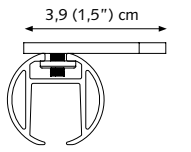

THE WORLD BEHIND
your **CURTAINS...**

FOREST CRS®

MOUNTING BRACKETS

CRS Ceiling Bracket

CRS Ceiling Suspension Bracket

4 cm (1,6"), 5 cm (2") or 10 cm (4")
20 mm (0,8")/ 28 mm (1,1").

CRS Wall Bracket, single

8 cm (3,1") Ø 20 (0,8") or 28 mm (1,1").
12 cm (4,7") Ø 20 (0,8") or 28 mm (1,1").
16 cm (6,3") Ø 20 (0,8") or 28 mm (1,1").

CRS Wall Bracket, double

16 cm (6,3") Ø 20 mm (0,8")
16 cm (6,3") Ø 28 mm (1,1")

CRS Wall Bracket, double

16 cm (6,3") Ø 20/28 mm (0,8/1,1")

CRS Wall Bracket, double

20 cm (7,87") Ø 28 mm (1,1")

PRODUCT INFORMATION

- Elegant and trendy hand drawn channel rod system
- Curtain rod fitted with curtain carriers
- Available in two dimensions: 20 mm (0,8") and 28 mm (1,1")
- Bendable, both with an inside and outside corner
- Available in 9 colours: White-PC, Anthracite-PC, Chrome, Inox-PC, Inox-AN, Gold, Bronze, Taupe-PC, Antique-PC
- The brackets and endcaps are available in matching colours
- Inox coloured components can be used for both the Inox and Bronze coloured channel rod
- Wide range of decorative finials offering great variety of design options
- Possibility to use without a finial for inside frame fix
- Length: 5,80 m (19")
- Rod quality: high-grade aluminium, chromated, powder coated or anodized
- Easy and quick assembly
- Forest Easyfold System (FES) also applicable on CRS

PROFILE

- Shown actual size 1:1
- Aluminium Extrusion
- Weight 20 mm (0,8"): 320 gram per meter
- Weight 28 mm (1,1"): 460 gram per meter
- Dimensions: 20 mm (0,8") and 28 mm (1,1")

- 1 CRS Channel Rod 20 mm (0,8")
- 2 CRS Channel Rod 28 mm (1,1")
- 3 CRS End Cap
- 4 CRS Carrier
- 5 KS Shirrtape Carrier
- 6 CRS Wall Bracket Double