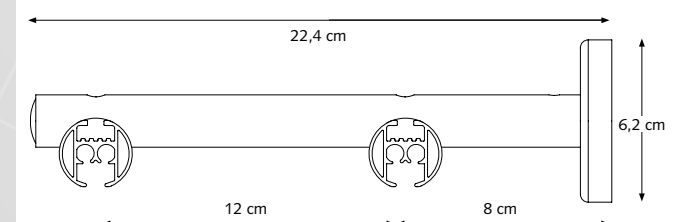

CRS Wall Bracket, double

16 cm (6,3") Ø 20/28 mm (0,8/1,1")

CRS Wall Bracket, double

20 cm (7,87") Ø 28 mm (1,1")

PRODUCT INFORMATION

- Elegant and trendy hand drawn channel rod system
- Curtain rod fitted with curtain carriers
- Available in two dimensions: 20 mm (0,8") and 28 mm (1,1")
- Bendable, both with an inside and outside corner
- Available in 9 colours: White-PC, Anthracite-PC, Chrome, Inox-PC, Inox-AN, Gold, Bronze, Taupe-PC, Antique-PC
- The brackets and endcaps are available in matching colours
- Inox coloured components can be used for both the Inox and Bronze coloured channel rod
- Wide range of decorative finials offering great variety of design options
- Possibility to use without a finial for inside frame fix
- Length: 5,80 m (19")
- Rod quality: high-grade aluminium, chromated, powder coated or anodized
- Easy and quick assembly
- Forest Easyfold System (FES) also applicable on CRS

CRS Wall Bracket, double
16 cm (6,3")

CRS Wall Bracket, double

16 cm (6,3") Ø 20 mm (0,8") (manual) / 28 mm (1,1") (corded)

CRS Wall Bracket, double

20 cm (7,87") Ø 28 mm (1,1")

PRODUCT INFORMATION

- Elegant and trendy cord-operated channel rod system
- Curtain rod fitted with curtain carriers
- Available dimension: 28 mm (1,1")
- Bendable, both with an inside and outside corner
- Available in 6 colours: White-PC, Anthracite-PC, Chrome, Inox-AN, Taupe-PC, Antique-PC
- The brackets and endcaps are available in matching colours
- Wide range of decorative finials offering great variety of design options
- Length: 5,80 m (19")
- Rod quality: aluminium, chromated, powder coated or anodized
- Easy and quick assembly
- Forest Easyfold System (FES) also applicable on CRS Coded

PROFILE

- Shown actual size 1:1
- Weight: 460 grammes per meter
- Aluminium extrusion
- Dimension: 28 mm (1,1")

APPLICATIONS

Cross-Section Channel Rod with cord connectors and carriers.

BENDING / CURVING

The 28 mm (1,1") rod can be curved and reverse curved by using a radius of 20 cm (8").