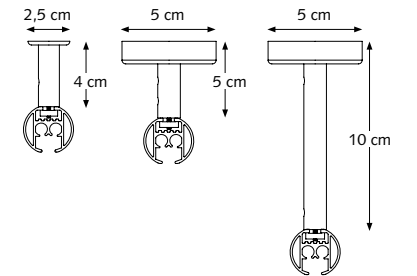

8 cm (3,1") Ø 20 (0,8") or 28 mm (1,1").
12 cm (4,7") Ø 20 (0,8") or 28 mm (1,1").
16 cm (6,3") Ø 20 (0,8") or 28 mm (1,1").

CRS Wall Bracket, double

16 cm (6,3") Ø 20 mm (0,8")
16 cm (6,3") Ø 28 mm (1,1")

4 cm (1,6"), 5 cm (2") or 10 cm (4").
20 mm (0,8")/ 28 mm (1,1").

CRS Wall Bracket, single

8 cm (3,1"), 12 cm (4,7") and 16 cm (6,3")
(Base plate for the 12 cm (4,7") and 16 cm bracket is 6,2 cm (2,4"), similar to the double wall brackets.)

CRS Wall Bracket, double
16 cm (6,3")

CRS Wall Bracket, double

16 cm (6,3") Ø 20 mm (0,8") (manual) / 28 mm (1,1") (corded)

CRS Wall Bracket, double

20 cm (7,87") Ø 28 mm (1,1")

PRODUCT INFORMATION

- Elegant and trendy cord-operated channel rod system
- Curtain rod fitted with curtain carriers
- Available dimension: 28 mm (1,1")
- Bendable, both with an inside and outside corner
- Available in 6 colours: White-PC, Anthracite-PC, Chrome, Inox-AN, Taupe-PC, Antique-PC
- The brackets and endcaps are available in matching colours
- Wide range of decorative finials offering great variety of design options
- Length: 5,80 m (19")
- Rod quality: aluminium, chromated, powder coated or anodized
- Easy and quick assembly
- Forest Easyfold System (FES) also applicable on CRS Coded

PROFILE

- Shown actual size 1:1
- Weight: 460 grammes per meter
- Aluminium extrusion
- Dimension: 28 mm (1,1")

APPLICATIONS

Cross-Section Channel Rod with cord connectors and carriers.

BENDING / CURVING

The 28 mm (1,1") rod can be curved and reverse curved by using a radius of 20 cm (8").