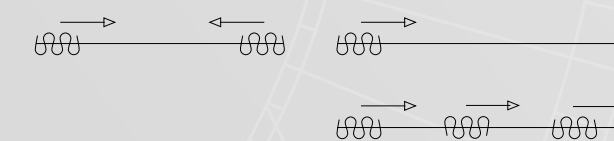

APPLICATIONS