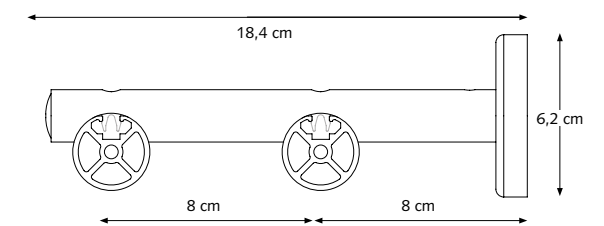

CRS Wall Bracket, double

16 cm (6,3") Ø 20/28 mm (0,8/1,1")

CRS Wall Bracket, double

20 cm (7,87") Ø 28 mm (1,1")

PRODUCT INFORMATION

- Elegant and trendy hand drawn channel rod system
- Curtain rod fitted with curtain carriers
- Available in two dimensions: 20 mm (0,8") and 28 mm (1,1")
- Bendable, both with an inside and outside corner
- Available in 9 colours: White-PC, Anthracite-PC, Chrome, Inox-PC, Inox-AN, Gold, Bronze, Taupe-PC, Antique-PC
- The brackets and endcaps are available in matching colours
- Inox coloured components can be used for both the Inox and Bronze coloured channel rod
- Wide range of decorative finials offering great variety of design options
- Possibility to use without a finial for inside frame fix
- Length: 5,80 m (19")
- Rod quality: high-grade aluminium, chromated, powder coated or anodized
- Easy and quick assembly
- Forest Easyfold System (FES) also applicable on CRS

4 cm (1,6"), 5 cm (2") or 10 cm (4").
20 mm (0,8")/ 28 mm (1,1").

CRS Wall Bracket, single

8 cm (3,1") Ø 20 (0,8") or 28 mm (1,1").
12 cm (4,7") Ø 20 (0,8") or 28 mm (1,1").
16 cm (6,3") Ø 20 (0,8") or 28 mm (1,1").

CRS Wall Bracket, double

16 cm (6,3") Ø 20 mm (0,8")
16 cm (6,3") Ø 28 mm (1,1")

CRS Wall Bracket, double

16 cm (6,3") Ø 20/28 mm (0,8/1,1")

CRS Wall Bracket, double

20 cm (7,87") Ø 28 mm (1,1")

PRODUCT INFORMATION

- Elegant and decorative hand drawn channel rod system
- Curtain rod fitted with eyelets and rings
- Equipped with special inlay for smooth operation and noise reduction
- Available in two dimensions: 20 mm (0,8") and 28 mm (1,1")
- Available in 5 colours: Anthracite-PC, Chrome, Inox-AN, Taupe-PC, Antique-PC
- The brackets and decorative endcaps are available in matching colours
- Wide range of decorative finials offering great variety of design options
- Possibility to use without a finial for inside frame fix
- Length: 5,80 m (19")
- Rod quality: high-grade aluminium, chromated, powder coated or anodized
- Easy and quick assembly