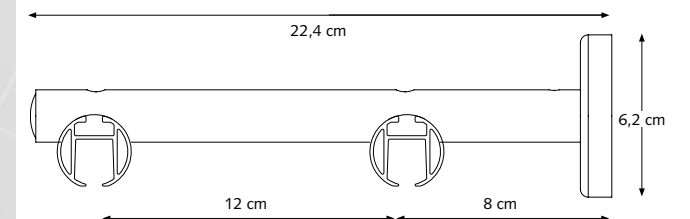

THE WORLD BEHIND
your **CURTAINS...**

FOREST CRS®

MOUNTING BRACKETS

CRS Ceiling Bracket

CRS Ceiling Suspension Bracket

4 cm (1,6"), 5 cm (2") or 10 cm (4")
20 mm (0,8")/ 28 mm (1,1").

CRS Wall Bracket, single

8 cm (3,1") Ø 20 (0,8") or 28 mm (1,1").
12 cm (4,7") Ø 20 (0,8") or 28 mm (1,1").
16 cm (6,3") Ø 20 (0,8") or 28 mm (1,1").

CRS Wall Bracket, double

16 cm (6,3") Ø 20 mm (0,8")
16 cm (6,3") Ø 28 mm (1,1")

CRS Wall Bracket, double

16 cm (6,3") Ø 20/28 mm (0,8/1,1")

CRS Wall Bracket, double

20 cm (7,87") Ø 28 mm (1,1")

PRODUCT INFORMATION

- Elegant and trendy hand drawn channel rod system
- Curtain rod fitted with curtain carriers
- Available in two dimensions: 20 mm (0,8") and 28 mm (1,1")
- Bendable, both with an inside and outside corner
- Available in 9 colours: White-PC, Anthracite-PC, Chrome, Inox-PC, Inox-AN, Gold, Bronze, Taupe-PC, Antique-PC
- The brackets and endcaps are available in matching colours
- Inox coloured components can be used for both the Inox and Bronze coloured channel rod
- Wide range of decorative finials offering great variety of design options
- Possibility to use without a finial for inside frame fix
- Length: 5,80 m (19")
- Rod quality: high-grade aluminium, chromated, powder coated or anodized
- Easy and quick assembly
- Forest Easyfold System (FES) also applicable on CRS

PROFILE

- Shown actual size 1:1
- Aluminium Extrusion
- Weight 20 mm (0,8"): 320 gram per meter
- Weight 28 mm (1,1"): 460 gram per meter
- Dimensions: 20 mm (0,8") and 28 mm (1,1")

- 1 CRS Channel Rod 20 mm (0,8")
- 2 CRS Channel Rod 28 mm (1,1")
- 3 CRS End Cap
- 4 CRS Carrier
- 5 KS Shirrtape Carrier
- 6 CRS Wall Bracket Double