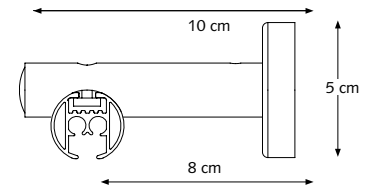

8 cm (3,1") Ø 20 (0,8") or 28 mm (1,1").
12 cm (4,7") Ø 20 (0,8") or 28 mm (1,1").
16 cm (6,3") Ø 20 (0,8") or 28 mm (1,1").

CRS Wall Bracket, double

16 cm (6,3") Ø 20 mm (0,8")
16 cm (6,3") Ø 28 mm (1,1")

4 cm (1,6"), 5 cm (2") or 10 cm (4").
20 mm (0,8")/ 28 mm (1,1").

CRS Wall Bracket, single

8 cm (3,1"), 12 cm (4,7") and 16 cm (6,3")
(Base plate for the 12 cm (4,7") and 16 cm bracket is 6,2 cm (2,4"), similar to the double wall brackets.)

CRS Wall Bracket, double
16 cm (6,3")

CRS Wall Bracket, double

16 cm (6,3") Ø 20 mm (0,8") (manual) / 28 mm (1,1") (corded)

CRS Wall Bracket, double

20 cm (7,87") Ø 28 mm (1,1")

PRODUCT INFORMATION

- Elegant and trendy cord-operated channel rod system
- Curtain rod fitted with curtain carriers
- Available dimension: 28 mm (1,1")
- Bendable, both with an inside and outside corner
- Available in 6 colours: White-PC, Anthracite-PC, Chrome, Inox-AN, Taupe-PC, Antique-PC
- The brackets and endcaps are available in matching colours
- Wide range of decorative finials offering great variety of design options
- Length: 5,80 m (19")
- Rod quality: aluminium, chromated, powder coated or anodized
- Easy and quick assembly
- Forest Easyfold System (FES) also applicable on CRS Coded

PROFILE

- Shown actual size 1:1
- Weight: 460 grammes per meter
- Aluminium extrusion
- Dimension: 28 mm (1,1")

APPLICATIONS

Cross-Section Channel Rod with cord connectors and carriers.

BENDING / CURVING

The 28 mm (1,1") rod can be curved and reverse curved by using a radius of 20 cm (8").