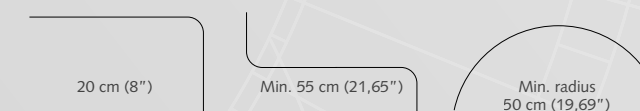

8 cm (3,1") Ø 20 (0,8") or 28 mm (1,1").
12 cm (4,7") Ø 20 (0,8") or 28 mm (1,1").
16 cm (6,3") Ø 20 (0,8") or 28 mm (1,1").

CRS Wall Bracket, double

16 cm (6,3") Ø 20 mm (0,8")
16 cm (6,3") Ø 28 mm (1,1")

CRS Wall Bracket, double
16 cm (6,3")

CRS Wall Bracket, double

16 cm (6,3") Ø 20 mm (0,8") (manual) / 28 mm (1,1") (corded)

CRS Wall Bracket, double

20 cm (7,87") Ø 28 mm (1,1")

PRODUCT INFORMATION

- Elegant and trendy cord-operated channel rod system
- Curtain rod fitted with curtain carriers
- Available dimension: 28 mm (1,1")
- Bendable, both with an inside and outside corner
- Available in 6 colours: White-PC, Anthracite-PC, Chrome, Inox-AN, Taupe-PC, Antique-PC
- The brackets and endcaps are available in matching colours
- Wide range of decorative finials offering great variety of design options
- Length: 5,80 m (19")
- Rod quality: aluminium, chromated, powder coated or anodized
- Easy and quick assembly
- Forest Easyfold System (FES) also applicable on CRS Coded

PROFILE

- Shown actual size 1:1
- Weight: 460 grammes per meter
- Aluminium extrusion
- Dimension: 28 mm (1,1")

APPLICATIONS

Cross-Section Channel Rod with cord connectors and carriers.

BENDING / CURVING

The 28 mm (1,1") rod can be curved and reverse curved by using a radius of 20 cm (8").