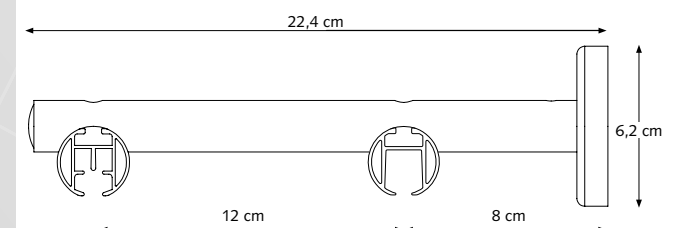

8 cm (3,1") Ø 20 (0,8") or 28 mm (1,1").
12 cm (4,7") Ø 20 (0,8") or 28 mm (1,1").
16 cm (6,3") Ø 20 (0,8") or 28 mm (1,1").

CRS Wall Bracket, double

16 cm (6,3") Ø 20 mm (0,8")
16 cm (6,3") Ø 28 mm (1,1")

PROFILE

- Shown actual size 1:1
- Weight 480 gr/mtr
- Aluminium Extrusion
- Dimension: 28 mm (1,1")

APPLICATIONS

FOR USE IN

Domestic and / or contract market, or at any location where a high quality, elegant and motorized operated channel rod system is required.

MOUNTING BRACKETS

MRS Ceiling Bracket

CRS Ceiling Suspension Bracket

4 cm (1,6"), 5 cm (2") or 10 cm (4")
20 mm (0,8")/ 28 mm (1,1").

CRS Wall Bracket, single

12 cm (4,7") Ø 20 (0,8") or 28 mm (1,1").
16 cm (6,3") Ø 20 (0,8") or 28 mm (1,1").

CRS Wall Bracket, double with 4 cm wall bracket extension

16 cm (6,3") Ø 20 mm (0,8")
16 cm (6,3") Ø 28 mm (1,1")

CRS Wall Bracket, double

20 cm (7,87") Ø 28 mm (1,1")

COMPATIBLE WITH

www.amx.com
In Concert Partner