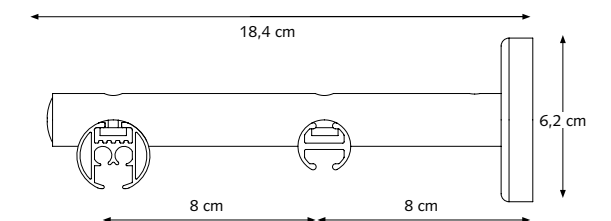

8 cm (3,1") Ø 20 (0,8") or 28 mm (1,1").
12 cm (4,7") Ø 20 (0,8") or 28 mm (1,1").
16 cm (6,3") Ø 20 (0,8") or 28 mm (1,1").

CRS Wall Bracket, double

16 cm (6,3") Ø 20 mm (0,8")
16 cm (6,3") Ø 28 mm (1,1")

4 cm (1,6"), 5 cm (2") or 10 cm (4").
20 mm (0,8")/ 28 mm (1,1").

CRS Wall Bracket, single

8 cm (3,1"), 12 cm (4,7") and 16 cm (6,3")
(Base plate for the 12 cm (4,7") and 16 cm bracket is 6,2 cm (2,4"), similar to the double wall brackets.)

CRS Wall Bracket, double
16 cm (6,3")

CRS Wall Bracket, double

16 cm (6,3") Ø 20 mm (0,8") (manual) / 28 mm (1,1") (corded)

CRS Wall Bracket, double

20 cm (7,87") Ø 28 mm (1,1")

PRODUCT INFORMATION

- Elegant and trendy cord-operated channel rod system
- Curtain rod fitted with curtain carriers
- Available dimension: 28 mm (1,1")
- Bendable, both with an inside and outside corner
- Available in 6 colours: White-PC, Anthracite-PC, Chrome, Inox-AN, Taupe-PC, Antique-PC
- The brackets and endcaps are available in matching colours
- Wide range of decorative finials offering great variety of design options
- Length: 5,80 m (19")
- Rod quality: aluminium, chromated, powder coated or anodized
- Easy and quick assembly
- Forest Easyfold System (FES) also applicable on CRS Coded

PROFILE

- Shown actual size 1:1
- Weight: 460 grammes per meter
- Aluminium extrusion
- Dimension: 28 mm (1,1")

APPLICATIONS

Cross-Section Channel Rod with cord connectors and carriers.

BENDING / CURVING

The 28 mm (1,1") rod can be curved and reverse curved by using a radius of 20 cm (8").