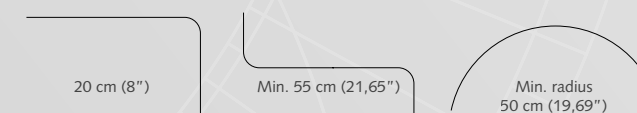

FOR USE IN

Domestic and / or project market, or at any location where a high quality, elegant and manually operated channel rod system is requested.