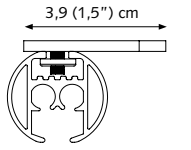

MOUNTING BRACKETS

CRS Ceiling Bracket