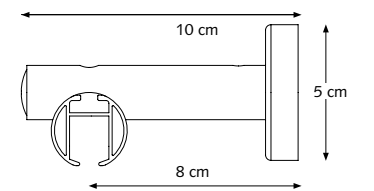

THE WORLD BEHIND
your **CURTAINS...**

FOREST CRS®

MOUNTING BRACKETS

CRS Ceiling Bracket

CRS Ceiling Suspension Bracket

4 cm (1,6"), 5 cm (2") or 10 cm (4")
20 mm (0,8")/ 28 mm (1,1").

CRS Wall Bracket, single

8 cm (3,1") Ø 20 (0,8") or 28 mm (1,1").
12 cm (4,7") Ø 20 (0,8") or 28 mm (1,1").
16 cm (6,3") Ø 20 (0,8") or 28 mm (1,1").

CRS Wall Bracket, double

16 cm (6,3") Ø 20 mm (0,8")
16 cm (6,3") Ø 28 mm (1,1")

CRS Wall Bracket, double

16 cm (6,3") Ø 20/28 mm (0,8/1,1")

CRS Wall Bracket, double

20 cm (7,87") Ø 28 mm (1,1")

PRODUCT INFORMATION

- Elegant and trendy hand drawn channel rod system
- Curtain rod fitted with curtain carriers
- Available in two dimensions: 20 mm (0,8") and 28 mm (1,1")
- Bendable, both with an inside and outside corner
- Available in 9 colours: White-PC, Anthracite-PC, Chrome, Inox-PC, Inox-AN, Gold, Bronze, Taupe-PC, Antique-PC
- The brackets and endcaps are available in matching colours
- Inox coloured components can be used for both the Inox and Bronze coloured channel rod
- Wide range of decorative finials offering great variety of design options
- Possibility to use without a finial for inside frame fix
- Length: 5,80 m (19")
- Rod quality: high-grade aluminium, chromated, powder coated or anodized
- Easy and quick assembly
- Forest Easyfold System (FES) also applicable on CRS

PROFILE

- Shown actual size 1:1
- Aluminium Extrusion
- Weight 20 mm (0,8"): 320 gram per meter
- Weight 28 mm (1,1"): 460 gram per meter
- Dimensions: 20 mm (0,8") and 28 mm (1,1")

- 1 CRS Channel Rod 20 mm (0,8")
- 2 CRS Channel Rod 28 mm (1,1")
- 3 CRS End Cap
- 4 CRS Carrier
- 5 KS Shirrtape Carrier
- 6 CRS Wall Bracket Double