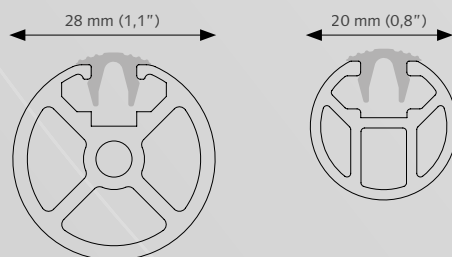

PROFILE

- Shown actual size 1:1
- Aluminium Extrusion
- Track Ø 20 mm (0,8"): Maximum 3 kilograms at a support distance of 1.5 meters.
- Track Ø 28 mm (1,1"): Up to 4 kilograms at a support distance of 2.5 meters.
- Dimensions: 20 mm (0,8") and 28 mm (1,1")