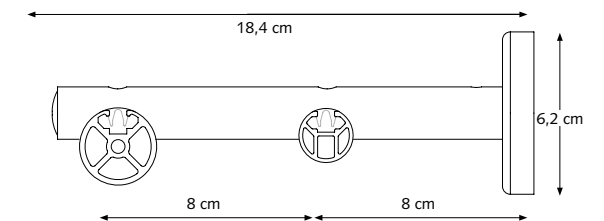

CRS Wall Bracket, double

16 cm (6,3") Ø 20/28 mm (0,8/1,1")

CRS Wall Bracket, double

20 cm (7,87") Ø 28 mm (1,1")

PRODUCT INFORMATION

- Elegant and trendy hand drawn channel rod system
- Curtain rod fitted with curtain carriers
- Available in two dimensions: 20 mm (0,8") and 28 mm (1,1")
- Bendable, both with an inside and outside corner
- Available in 9 colours: White-PC, Anthracite-PC, Chrome, Inox-PC, Inox-AN, Gold, Bronze, Taupe-PC, Antique-PC
- The brackets and endcaps are available in matching colours
- Inox coloured components can be used for both the Inox and Bronze coloured channel rod
- Wide range of decorative finials offering great variety of design options
- Possibility to use without a finial for inside frame fix
- Length: 5,80 m (19")
- Rod quality: high-grade aluminium, chromated, powder coated or anodized
- Easy and quick assembly
- Forest Easyfold System (FES) also applicable on CRS

4 cm (1,6"), 5 cm (2") or 10 cm (4").
20 mm (0,8")/ 28 mm (1,1").

CRS Wall Bracket, single

8 cm (3,1") Ø 20 (0,8") or 28 mm (1,1").
12 cm (4,7") Ø 20 (0,8") or 28 mm (1,1").
16 cm (6,3") Ø 20 (0,8") or 28 mm (1,1").

CRS Wall Bracket, double

16 cm (6,3") Ø 20 mm (0,8")
16 cm (6,3") Ø 28 mm (1,1")

CRS Wall Bracket, double

16 cm (6,3") Ø 20/28 mm (0,8/1,1")

CRS Wall Bracket, double

20 cm (7,87") Ø 28 mm (1,1")

PRODUCT INFORMATION

- Elegant and decorative hand drawn channel rod system
- Curtain rod fitted with eyelets and rings
- Equipped with special inlay for smooth operation and noise reduction
- Available in two dimensions: 20 mm (0,8") and 28 mm (1,1")
- Available in 5 colours: Anthracite-PC, Chrome, Inox-AN, Taupe-PC, Antique-PC
- The brackets and decorative endcaps are available in matching colours
- Wide range of decorative finials offering great variety of design options
- Possibility to use without a finial for inside frame fix
- Length: 5,80 m (19")
- Rod quality: high-grade aluminium, chromated, powder coated or anodized
- Easy and quick assembly