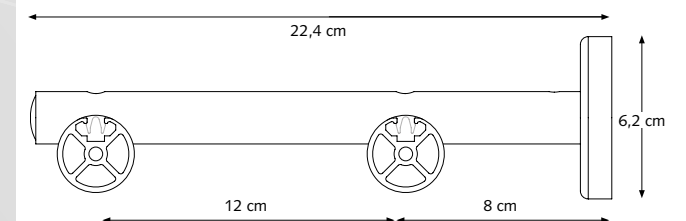

CRS Wall Bracket, double

16 cm (6,3") Ø 20/28 mm (0,8/1,1")

CRS Wall Bracket, double

20 cm (7,87") Ø 28 mm (1,1")

PRODUCT INFORMATION

- Elegant and trendy hand drawn channel rod system
- Curtain rod fitted with curtain carriers
- Available in two dimensions: 20 mm (0,8") and 28 mm (1,1")
- Bendable, both with an inside and outside corner
- Available in 9 colours: White-PC, Anthracite-PC, Chrome, Inox-PC, Inox-AN, Gold, Bronze, Taupe-PC, Antique-PC
- The brackets and endcaps are available in matching colours
- Inox coloured components can be used for both the Inox and Bronze coloured channel rod
- Wide range of decorative finials offering great variety of design options
- Possibility to use without a finial for inside frame fix
- Length: 5,80 m (19")
- Rod quality: high-grade aluminium, chromated, powder coated or anodized
- Easy and quick assembly
- Forest Easyfold System (FES) also applicable on CRS

4 cm (1,6"), 5 cm (2") or 10 cm (4").
20 mm (0,8")/ 28 mm (1,1").

CRS Wall Bracket, single

8 cm (3,1") Ø 20 (0,8") or 28 mm (1,1").
12 cm (4,7") Ø 20 (0,8") or 28 mm (1,1").
16 cm (6,3") Ø 20 (0,8") or 28 mm (1,1").

CRS Wall Bracket, double

16 cm (6,3") Ø 20 mm (0,8")
16 cm (6,3") Ø 28 mm (1,1")

CRS Wall Bracket, double

16 cm (6,3") Ø 20/28 mm (0,8/1,1")

CRS Wall Bracket, double

20 cm (7,87") Ø 28 mm (1,1")

PRODUCT INFORMATION

- Elegant and decorative hand drawn channel rod system
- Curtain rod fitted with eyelets and rings
- Equipped with special inlay for smooth operation and noise reduction
- Available in two dimensions: 20 mm (0,8") and 28 mm (1,1")
- Available in 5 colours: Anthracite-PC, Chrome, Inox-AN, Taupe-PC, Antique-PC
- The brackets and decorative endcaps are available in matching colours
- Wide range of decorative finials offering great variety of design options
- Possibility to use without a finial for inside frame fix
- Length: 5,80 m (19")
- Rod quality: high-grade aluminium, chromated, powder coated or anodized
- Easy and quick assembly