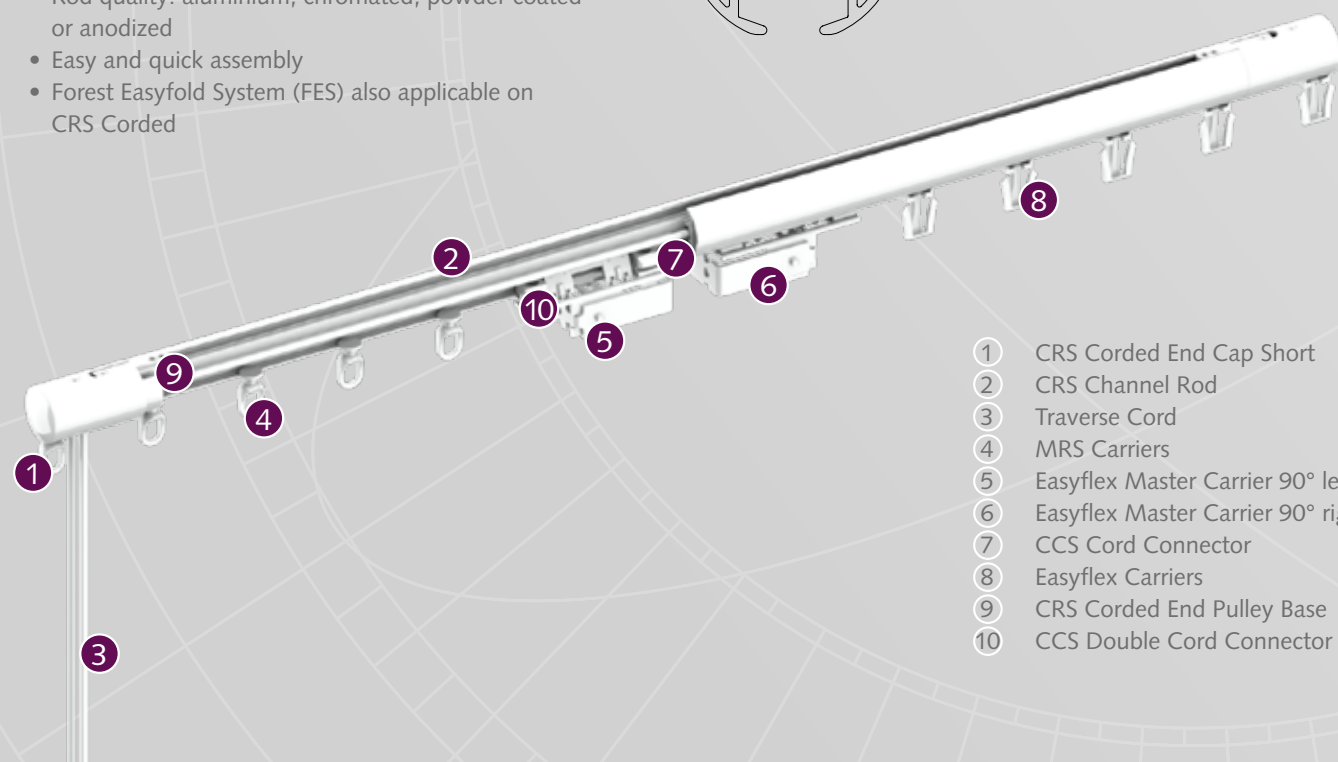

CRS Wall Bracket, double
16 cm (6,3")

CRS Wall Bracket, double

16 cm (6,3") Ø 20 mm (0,8") (manual) / 28 mm (1,1") (corded)

CRS Wall Bracket, double

20 cm (7,87") Ø 28 mm (1,1")

PRODUCT INFORMATION

- Elegant and trendy cord-operated channel rod system
- Curtain rod fitted with curtain carriers
- Available dimension: 28 mm (1,1")
- Bendable, both with an inside and outside corner
- Available in 6 colours: White-PC, Anthracite-PC, Chrome, Inox-AN, Taupe-PC, Antique-PC
- The brackets and endcaps are available in matching colours
- Wide range of decorative finials offering great variety of design options
- Length: 5,80 m (19")
- Rod quality: aluminium, chromated, powder coated or anodized
- Easy and quick assembly
- Forest Easyfold System (FES) also applicable on CRS Coded

PROFILE

- Shown actual size 1:1
- Weight: 460 grammes per meter
- Aluminium extrusion
- Dimension: 28 mm (1,1")

APPLICATIONS

Cross-Section Channel Rod with cord connectors and carriers.

BENDING / CURVING

The 28 mm (1,1") rod can be curved and reverse curved by using a radius of 20 cm (8").

FOR USE IN

Domestic and / or contract market, or at any location where a high quality, elegant and corded operated channel rod system is required.

- 1 CRS Coded End Cap Short
- 2 CRS Channel Rod
- 3 Traverse Cord
- 4 MRS Carriers
- 5 Easyflex Master Carrier 90° left
- 6 Easyflex Master Carrier 90° right
- 7 CCS Cord Connector
- 8 Easyflex Carriers
- 9 CRS Coded End Pulley Base
- 10 CCS Double Cord Connector