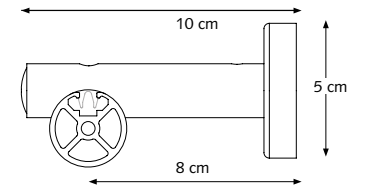

CRS Wall Bracket, double

16 cm (6,3") Ø 20/28 mm (0,8/1,1")

CRS Wall Bracket, double

20 cm (7,87") Ø 28 mm (1,1")

PRODUCT INFORMATION

- Elegant and trendy hand drawn channel rod system
- Curtain rod fitted with curtain carriers
- Available in two dimensions: 20 mm (0,8") and 28 mm (1,1")
- Bendable, both with an inside and outside corner
- Available in 9 colours: White-PC, Anthracite-PC, Chrome, Inox-PC, Inox-AN, Gold, Bronze, Taupe-PC, Antique-PC
- The brackets and endcaps are available in matching colours
- Inox coloured components can be used for both the Inox and Bronze coloured channel rod
- Wide range of decorative finials offering great variety of design options
- Possibility to use without a finial for inside frame fix
- Length: 5,80 m (19")
- Rod quality: high-grade aluminium, chromated, powder coated or anodized
- Easy and quick assembly
- Forest Easyfold System (FES) also applicable on CRS

PROFILE

- Shown actual size 1:1
- Aluminium Extrusion
- Weight 20 mm (0,8"): 320 gram per meter
- Weight 28 mm (1,1"): 460 gram per meter
- Dimensions: 20 mm (0,8") and 28 mm (1,1")

- 1 CRS Channel Rod 20 mm (0,8")
- 2 CRS Channel Rod 28 mm (1,1")
- 3 CRS End Cap
- 4 CRS Carrier
- 5 KS Shirrtape Carrier
- 6 CRS Wall Bracket Double

4 cm (1,6"), 5 cm (2") or 10 cm (4").
20 mm (0,8")/ 28 mm (1,1").

CRS Wall Bracket, single

8 cm (3,1") Ø 20 (0,8") or 28 mm (1,1").
12 cm (4,7") Ø 20 (0,8") or 28 mm (1,1").
16 cm (6,3") Ø 20 (0,8") or 28 mm (1,1").

CRS Wall Bracket, double

16 cm (6,3") Ø 20 mm (0,8")
16 cm (6,3") Ø 28 mm (1,1")

CRS Wall Bracket, double

16 cm (6,3") Ø 20/28 mm (0,8/1,1")

CRS Wall Bracket, double

20 cm (7,87") Ø 28 mm (1,1")

PRODUCT INFORMATION