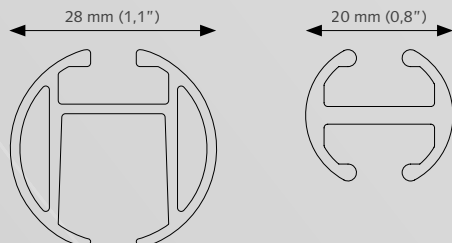

8 cm (3,1") Ø 20 (0,8") or 28 mm (1,1").
12 cm (4,7") Ø 20 (0,8") or 28 mm (1,1").
16 cm (6,3") Ø 20 (0,8") or 28 mm (1,1").

CRS Wall Bracket, double

16 cm (6,3") Ø 20 mm (0,8")
16 cm (6,3") Ø 28 mm (1,1")

CRS Wall Bracket, double

16 cm (6,3") Ø 20/28 mm (0,8/1,1")

CRS Wall Bracket, double

20 cm (7,87") Ø 28 mm (1,1")

PRODUCT INFORMATION

- Elegant and trendy hand drawn channel rod system
- Curtain rod fitted with curtain carriers
- Available in two dimensions: 20 mm (0,8") and 28 mm (1,1")
- Bendable, both with an inside and outside corner
- Available in 9 colours: White-PC, Anthracite-PC, Chrome, Inox-PC, Inox-AN, Gold, Bronze, Taupe-PC, Antique-PC
- The brackets and endcaps are available in matching colours
- Inox coloured components can be used for both the Inox and Bronze coloured channel rod
- Wide range of decorative finials offering great variety of design options
- Possibility to use without a finial for inside frame fix
- Length: 5,80 m (19")
- Rod quality: high-grade aluminium, chromated, powder coated or anodized
- Easy and quick assembly
- Forest Easyfold System (FES) also applicable on CRS

PROFILE

- Shown actual size 1:1
- Aluminium Extrusion
- Weight 20 mm (0,8"): 320 gram per meter
- Weight 28 mm (1,1"): 460 gram per meter
- Dimensions: 20 mm (0,8") and 28 mm (1,1")

- 1 CRS Channel Rod 20 mm (0,8")
- 2 CRS Channel Rod 28 mm (1,1")
- 3 CRS End Cap
- 4 CRS Carrier
- 5 KS Shirrtape Carrier
- 6 CRS Wall Bracket Double

CRS Wall Bracket, double

16 cm (6,3") Ø 20 mm (0,8")
16 cm (6,3") Ø 28 mm (1,1")

CRS Wall Bracket, double

16 cm (6,3") Ø 20/28 mm (0,8/1,1")

CRS Wall Bracket, double

20 cm (7,87") Ø 28 mm (1,1")

PRODUCT INFORMATION