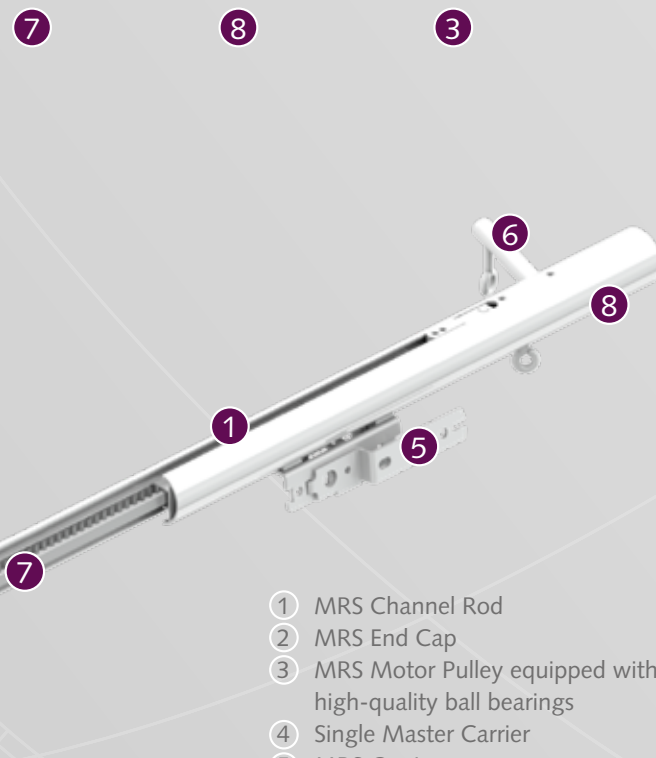

FOR USE IN

Domestic and / or contract market, or at any location where a high quality, elegant and corded operated channel rod system is required.

- 1 CRS Coded End Cap Short
- 2 CRS Channel Rod
- 3 Traverse Cord
- 4 MRS Carriers
- 5 Easyflex Master Carrier 90° left
- 6 Easyflex Master Carrier 90° right
- 7 CCS Cord Connector
- 8 Easyflex Carriers
- 9 CRS Coded End Pulley Base
- 10 CCS Double Cord Connector

PRODUCT INFORMATION

- Comfortable and luxurious motorized channel rod system
- Curtain rod fitted with curtain carriers
- Two types of motors available:
 - 24 Volt Forest Shuttle with touch impulse
 - 230 Volt FMS with 30, 45 or 60 Watt
- Available dimension: 28 mm (1,1")
- Available in 8 colours: White-PC, Anthracite-PC, Chrome, Inox-PC, Inox-AN, Gold, Taupe-PC, Antique-PC
- The brackets and endcaps are available in matching colours
- Inox coloured components can be used for both the Inox and Bronze coloured channel rod
- Wide range of decorative finials offering great variety of design options
- Length: 5,80 m (19")
- Rod quality: high-grade aluminium, chromated, powder coated or anodized
- Easy-running return pulley
- Smooth and silent operation through Kevlar reinforcement of the transport belt
- Long life-span
- Easy opening and closing with the hand-held Diamond Sense remote control
- Domotica Ready
- Overlap carriers guarantees a complete closing of the curtains
- Forest Easyfold System (FES) also applicable on MRS