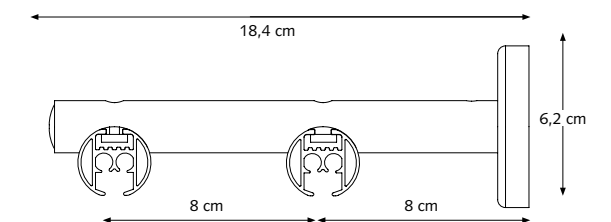

8 cm (3,1") Ø 20 (0,8") or 28 mm (1,1").
12 cm (4,7") Ø 20 (0,8") or 28 mm (1,1").
16 cm (6,3") Ø 20 (0,8") or 28 mm (1,1").

CRS Wall Bracket, double

16 cm (6,3") Ø 20 mm (0,8")
16 cm (6,3") Ø 28 mm (1,1")

4 cm (1,6"), 5 cm (2") or 10 cm (4").
20 mm (0,8")/ 28 mm (1,1").

CRS Wall Bracket, single

8 cm (3,1"), 12 cm (4,7") and 16 cm (6,3")
(Base plate for the 12 cm (4,7") and 16 cm bracket is 6,2 cm (2,4"), similar to the double wall brackets.)

CRS Wall Bracket, double
16 cm (6,3")

CRS Wall Bracket, double

16 cm (6,3") Ø 20 mm (0,8") (manual) / 28 mm (1,1") (corded)

CRS Wall Bracket, double

20 cm (7,87") Ø 28 mm (1,1")

PRODUCT INFORMATION

- Elegant and trendy cord-operated channel rod system
- Curtain rod fitted with curtain carriers
- Available dimension: 28 mm (1,1")
- Bendable, both with an inside and outside corner
- Available in 6 colours: White-PC, Anthracite-PC, Chrome, Inox-AN, Taupe-PC, Antique-PC
- The brackets and endcaps are available in matching colours
- Wide range of decorative finials offering great variety of design options
- Length: 5,80 m (19")
- Rod quality: aluminium, chromated, powder coated or anodized
- Easy and quick assembly
- Forest Easyfold System (FES) also applicable on CRS Coded

PROFILE

- Shown actual size 1:1
- Weight: 460 grammes per meter
- Aluminium extrusion
- Dimension: 28 mm (1,1")

APPLICATIONS

Cross-Section Channel Rod with cord connectors and carriers.

BENDING / CURVING

The 28 mm (1,1") rod can be curved and reverse curved by using a radius of 20 cm (8").