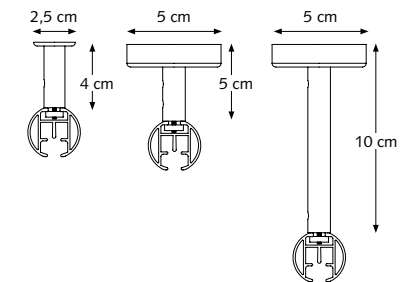

8 cm (3,1") Ø 20 (0,8") or 28 mm (1,1").
12 cm (4,7") Ø 20 (0,8") or 28 mm (1,1").
16 cm (6,3") Ø 20 (0,8") or 28 mm (1,1").

CRS Wall Bracket, double

16 cm (6,3") Ø 20 mm (0,8")
16 cm (6,3") Ø 28 mm (1,1")

PROFILE

- Shown actual size 1:1
- Weight 480 gr/mtr
- Aluminium Extrusion
- Dimension: 28 mm (1,1")

APPLICATIONS

FOR USE IN

Domestic and / or contract market, or at any location where a high quality, elegant and motorized operated channel rod system is required.

MOUNTING BRACKETS

MRS Ceiling Bracket

CRS Ceiling Suspension Bracket

4 cm (1,6"), 5 cm (2") or 10 cm (4")
20 mm (0,8")/ 28 mm (1,1").

CRS Wall Bracket, single

12 cm (4,7") Ø 20 (0,8") or 28 mm (1,1").
16 cm (6,3") Ø 20 (0,8") or 28 mm (1,1").

CRS Wall Bracket, double with 4 cm wall bracket extension

16 cm (6,3") Ø 20 mm (0,8")
16 cm (6,3") Ø 28 mm (1,1")

CRS Wall Bracket, double

20 cm (7,87") Ø 28 mm (1,1")

COMPATIBLE WITH

www.amx.com
In Concert Partner