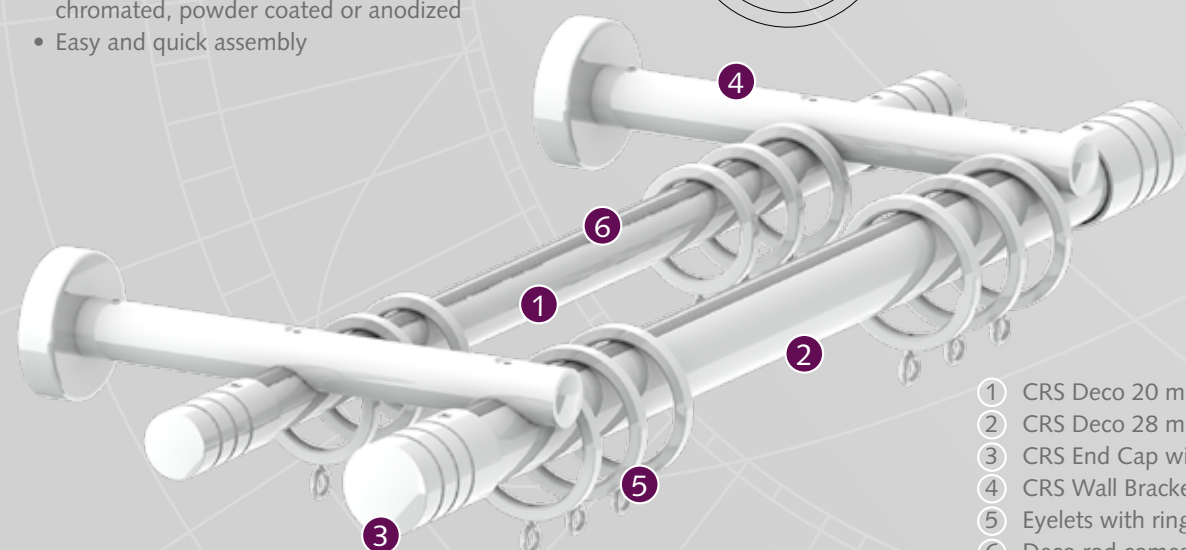

PROFILE

- Shown actual size 1:1
- Aluminium Extrusion
- Track Ø 20 mm (0,8"): Maximum 3 kilograms at a support distance of 1.5 meters.
- Track Ø 28 mm (1,1"): Up to 4 kilograms at a support distance of 2.5 meters.
- Dimensions: 20 mm (0,8") and 28 mm (1,1")