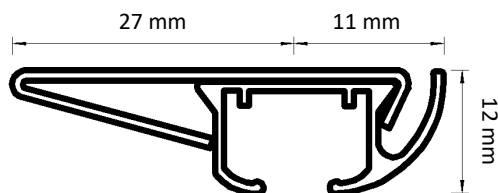

Aluminium Wall Bracket 7.5 cm

Ceiling Bracket