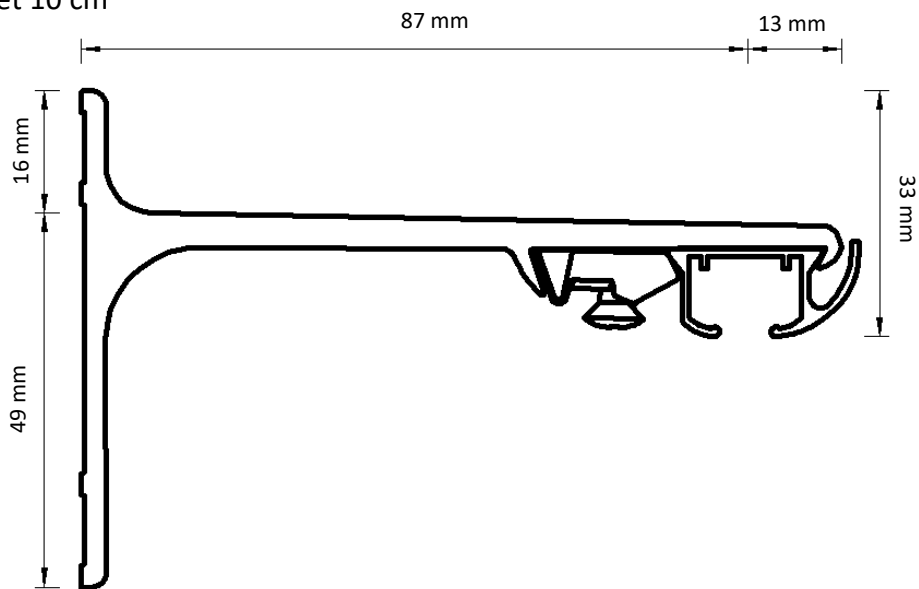

Dimensions illustrated:

- Height from bottom of carrier hole to bottom of track
- Height of bracket
- Length from back of bracket to centre of track
- Length from centre of track to front of bracket
- Height from bottom of track to top of bracket

 <p>19 mm</p> <p>Easyfold</p>	 <p>10 mm</p> <p>Ripple 100</p>	 <p>22 mm</p> <p>Easyfex</p>	 <p>22 mm</p> <p>Easysnap</p>	 <p>12 mm</p> <p>Standard</p>
---------------------------------------------------------------------------------------------------------------	------------------------------------------------------------------------------------------------------------------	---------------------------------------------------------------------------------------------------------------	-----------------------------------------------------------------------------------------------------------------	------------------------------------------------------------------------------------------------------------------

Adjustable Wall Bracket

Double Adjustable Wall Bracket

Ceiling Bracket

Smart Klick Ceiling Bracket

Aluminium Wall Bracket 7.5 cm

Aluminium Wall Bracket 10 cm

Aluminium Wall Bracket 15 cm Double