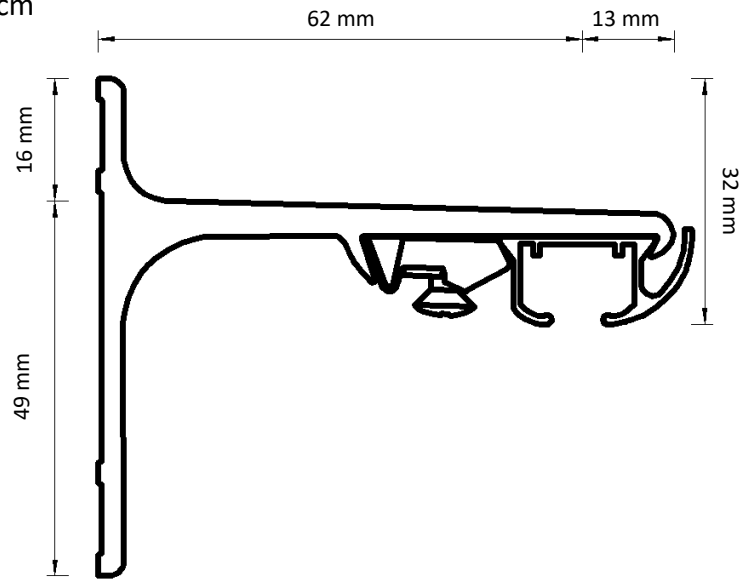

Dimensions illustrated:

- Height from bottom of carrier hole to bottom of track
- Height of bracket
- Length from back of bracket to centre of track
- Length from centre of track to front of bracket
- Height from bottom of track to top of bracket

 <p>19 mm</p> <p>Easyfold</p>	 <p>10 mm</p> <p>Ripple 100</p>	 <p>22 mm</p> <p>Easyfex</p>	 <p>22 mm</p> <p>Easysnap</p>	 <p>12 mm</p> <p>Standard</p>
---------------------------------------------------------------------------------------------------------------	------------------------------------------------------------------------------------------------------------------	---------------------------------------------------------------------------------------------------------------	-----------------------------------------------------------------------------------------------------------------	------------------------------------------------------------------------------------------------------------------

Adjustable Wall Bracket

Double Adjustable Wall Bracket

Ceiling Bracket

Smart Klick Ceiling Bracket

Aluminium Wall Bracket 7.5 cm

Aluminium Wall Bracket 10 cm

Aluminium Wall Bracket 15 cm Double