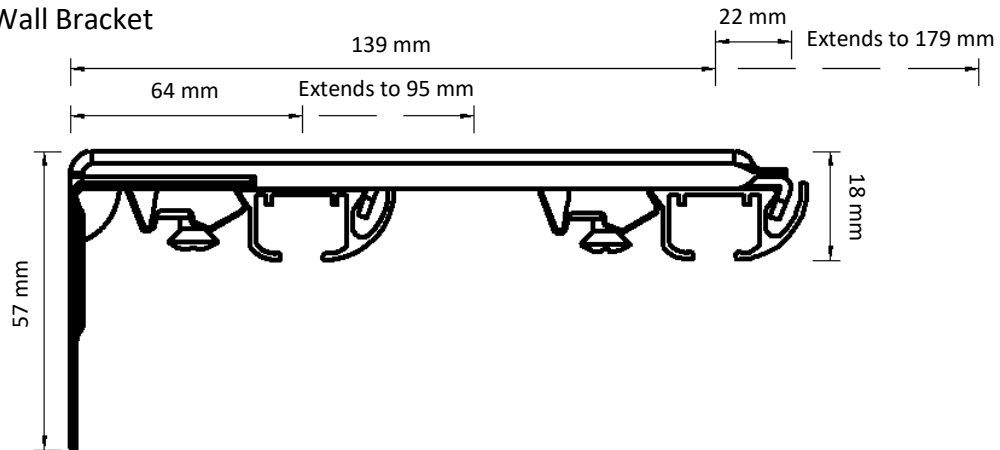

Dimensions illustrated:

- Height from bottom of carrier hole to bottom of track
- Height of bracket
- Length from back of bracket to centre of track
- Length from centre of track to front of bracket
- Height from bottom of track to top of bracket

 <p>19 mm</p> <p>Easyfold</p>	 <p>10 mm</p> <p>Ripple 100</p>	 <p>22 mm</p> <p>Easyfex</p>	 <p>22 mm</p> <p>Easysnap</p>	 <p>12 mm</p> <p>Standard</p>
---------------------------------------------------------------------------------------------------------------	------------------------------------------------------------------------------------------------------------------	---------------------------------------------------------------------------------------------------------------	-----------------------------------------------------------------------------------------------------------------	------------------------------------------------------------------------------------------------------------------

Adjustable Wall Bracket

Double Adjustable Wall Bracket

Ceiling Bracket

Smart Klick Ceiling Bracket

Aluminium Wall Bracket 7.5 cm

Aluminium Wall Bracket 10 cm

Aluminium Wall Bracket 15 cm Double