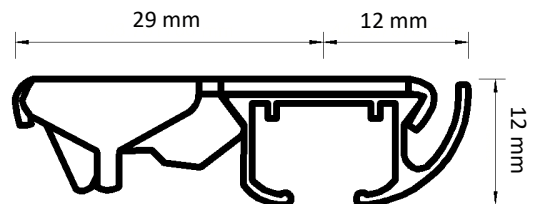

Dimensions illustrated:

- Height from bottom of carrier hole to bottom of track
- Height of bracket
- Length from back of bracket to centre of track
- Length from centre of track to front of bracket
- Height from bottom of track to top of bracket

 <p>19 mm</p> <p>Easyfold</p>	 <p>10 mm</p> <p>Ripple 100</p>	 <p>22 mm</p> <p>Easyfex</p>	 <p>22 mm</p> <p>Easysnap</p>	 <p>12 mm</p> <p>Standard</p>
---------------------------------------------------------------------------------------------------------------	------------------------------------------------------------------------------------------------------------------	---------------------------------------------------------------------------------------------------------------	-----------------------------------------------------------------------------------------------------------------	------------------------------------------------------------------------------------------------------------------

Adjustable Wall Bracket

Double Adjustable Wall Bracket

Ceiling Bracket

Smart Klick Ceiling Bracket

Aluminium Wall Bracket 7.5 cm

Aluminium Wall Bracket 10 cm

Aluminium Wall Bracket 15 cm Double