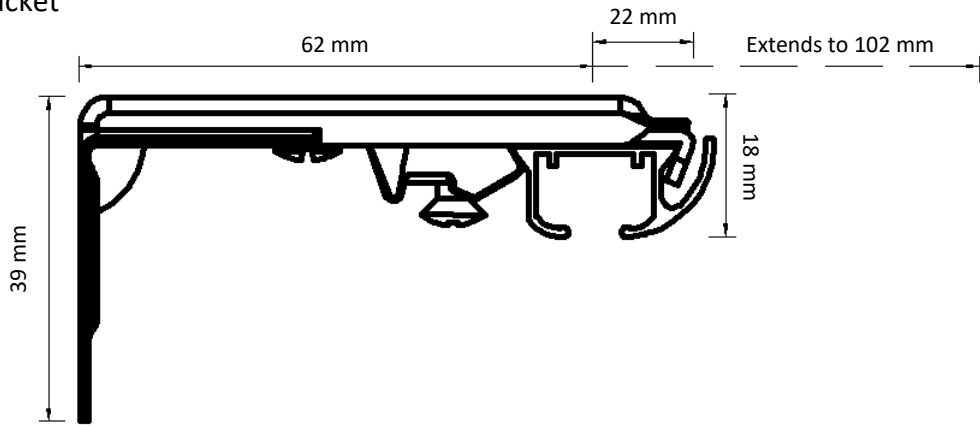

Dimensions illustrated:

- Height from bottom of carrier hole to bottom of track
- Height of bracket
- Length from back of bracket to centre of track
- Length from centre of track to front of bracket
- Height from bottom of track to top of bracket

 <p>19 mm</p> <p>Easyfold</p>	 <p>10 mm</p> <p>Ripple 100</p>	 <p>22 mm</p> <p>Easyfex</p>	 <p>22 mm</p> <p>Easysnap</p>	 <p>12 mm</p> <p>Standard</p>
---------------------------------------------------------------------------------------------------------------	------------------------------------------------------------------------------------------------------------------	---------------------------------------------------------------------------------------------------------------	-----------------------------------------------------------------------------------------------------------------	------------------------------------------------------------------------------------------------------------------

Adjustable Wall Bracket

Double Adjustable Wall Bracket

Ceiling Bracket

Smart Klick Ceiling Bracket

Aluminium Wall Bracket 7.5 cm

Aluminium Wall Bracket 10 cm

Aluminium Wall Bracket 15 cm Double